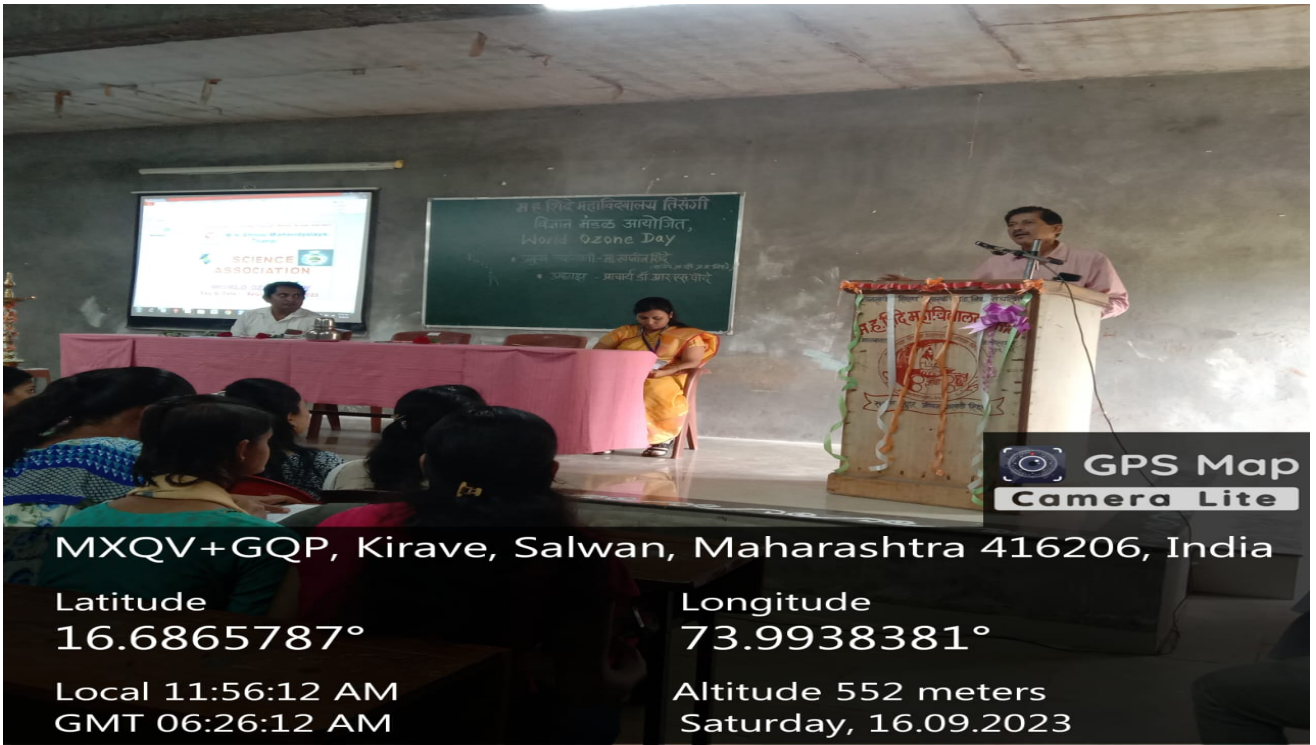

MXQV+GQP, Kirave, Salwan, Maharashtra 416206, India

Latitude
16.6865787°

Longitude
73.9938381°

Local 11:56:12 AM
GMT 06:26:12 AM

Altitude 552 meters
Saturday, 16.09.2023

MXQV+GR6, Kolhapur - Gaganbavda - kankavli Rd,
Kirave, Salwan, Maharashtra 416206, India